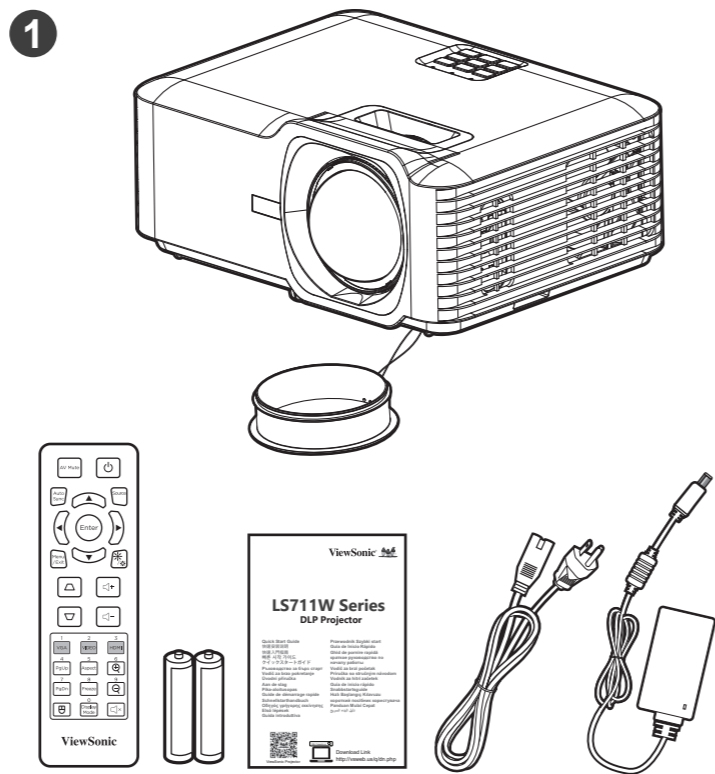

LS711W Series DLP Projector

Quick Start Guide
快速安装说明
快速入門指南
빠른 시작 가이드
クイックスタートガイド
Ръководство за бърз старт
Vodič za brzo pokretanje
Úvodní příručka
Aan de slag
Pika-aloitusopas
Guide de démarrage rapide
Schnellstarthandbuch
Οδηγός γρήγορης εκκίνησης
Első lépések
Guida introduttiva

Przewodnik Szybki start
Guia de Início Rápido
Ghid de pornire rapidă
краткое руководство по началу работы
Vodič za brzi početak
Priručka so stručným návodom
Vodnik za hitri začetek
Guía de inicio rápido
Snabbstartsguide
Hızlı Başlangıç Kılavuzu
короткий посібник користувача
Panduan Mulai Cepat
دليل البدء السريع

(a) Screen Size		16:10 Image on a 16:10 Screen					
		(b) Projection distance		(c) Image height		(d) Vertical offset	
inch	mm	inch	mm	inch	mm	inch	mm
35.00	889	15.46	393	18.55	471	2.30	58
40.00	1016	17.67	449	21.20	538	2.63	67
50.00	1270	22.09	561	26.50	673	3.29	83
60.00	1524	26.51	673	31.80	808	3.94	100
70.00	1778	30.93	786	37.10	942	4.60	117
80.00	2032	35.34	898	42.40	1077	5.26	134
90.00	2286	39.76	1010	47.70	1212	5.91	150
100.00	2540	44.18	1122	53.00	1346	6.57	167
110.00	2794	48.60	1234	58.30	1481	7.23	184
120.00	3048	53.02	1347	63.60	1615	7.89	200
130.00	3302	57.43	1459	68.90	1750	8.54	217
140.00	3556	61.85	1571	74.20	1885	9.20	234
150.00	3810	66.27	1683	79.50	2019	9.86	250
200.00	5080	88.36	2244	106.00	2692	13.14	334
250.00	6350	110.45	2805	132.50	3365	16.43	417
300.00	7620	132.54	3367	159.00	4039	19.72	501

(a) Screen Size		16:10 Image on a 4:3 Screen					
		(b) Projection distance		(c) Image height		(d) Vertical offset	
inch	mm	inch	mm	inch	mm	inch	mm
35.00	889	14.59	371	17.50	445	2.17	55
40.00	1016	16.67	423	20.00	508	2.48	63
50.00	1270	20.84	529	25.00	635	3.10	79
60.00	1524	25.01	635	30.00	762	3.72	94
70.00	1778	29.18	741	35.00	889	4.34	110
80.00	2032	33.34	847	40.00	1016	4.96	126
90.00	2286	37.51	953	45.00	1143	5.58	142
100.00	2540	41.68	1059	50.00	1270	6.20	157
110.00	2794	45.85	1165	55.00	1397	6.82	173
120.00	3048	50.02	1270	60.00	1524	7.44	189
130.00	3302	54.18	1376	65.00	1651	8.06	205
140.00	3556	58.35	1482	70.00	1778	8.68	220
150.00	3810	62.52	1588	75.00	1905	9.30	236
200.00	5080	83.36	2117	100.00	2540	12.40	315
250.00	6350	104.20	2647	125.00	3175	15.50	394
300.00	7620	125.04	3176	150.00	3810	18.60	472

It is recommended that if you intend to permanently install the projector, please physically test the projection size and distance using the actual projector in situ before you permanently install it.

(e) = Screen
(f) = Center of Lens